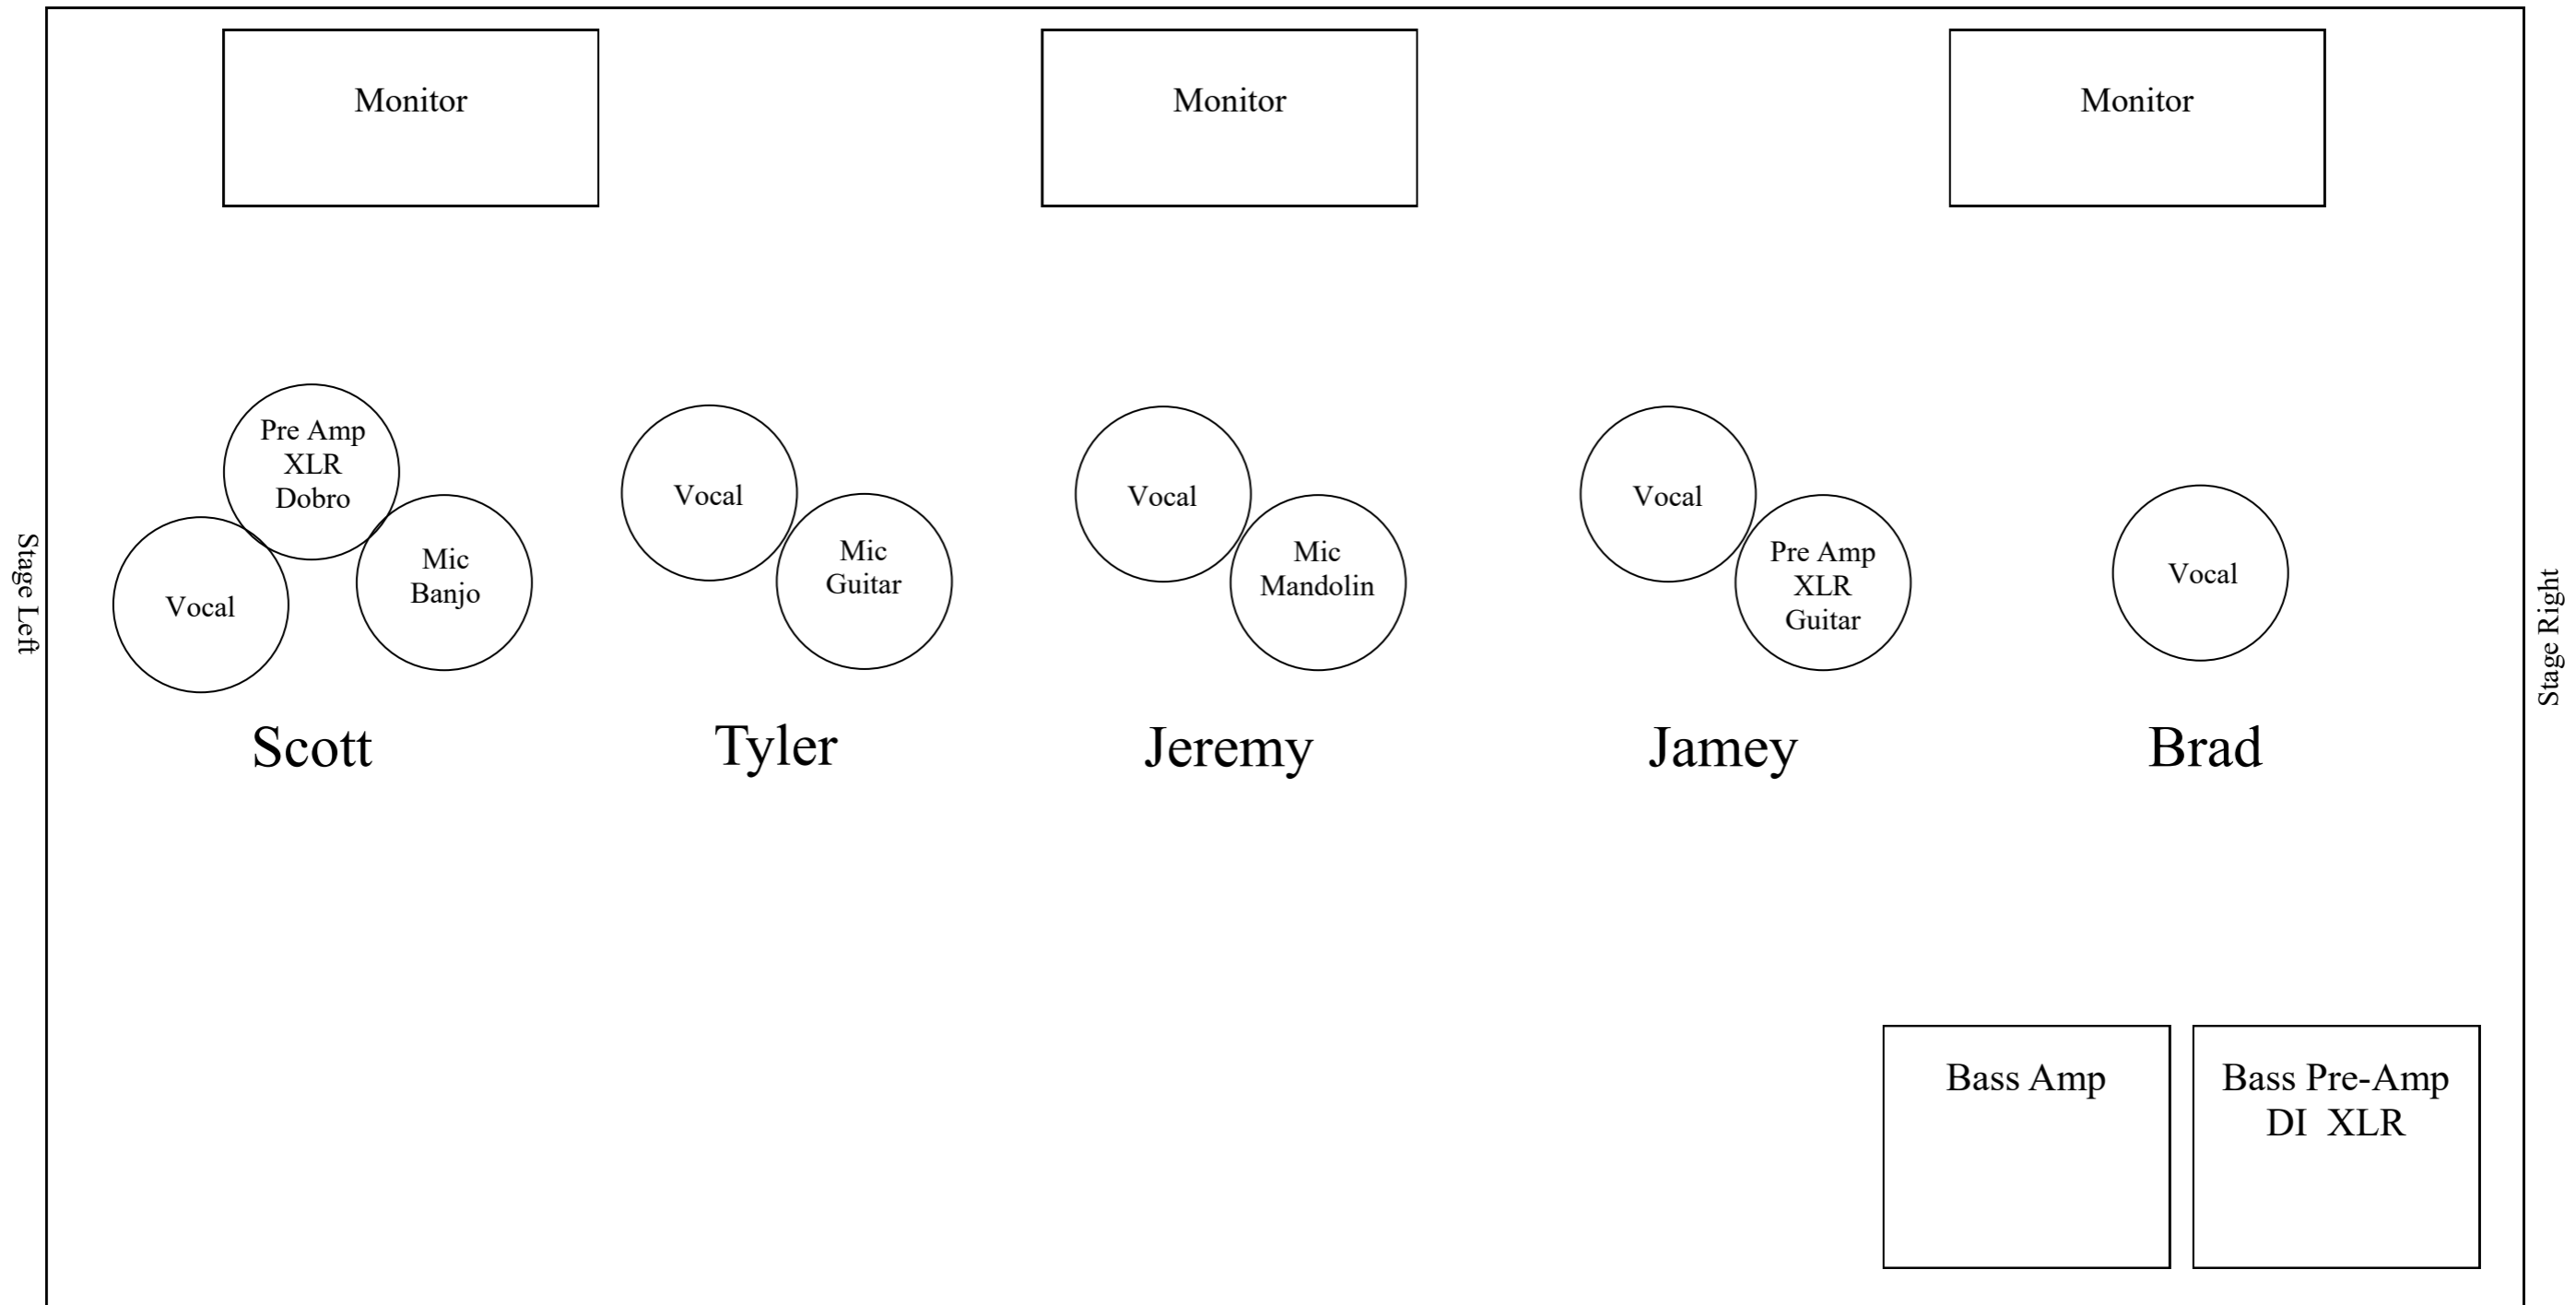

Stage Front
C/L

WIREGRASS STAGE PLOT

- 5—vocal mics
- 3—instrument mics
- 3—XLR w/ 48v phantom power

Wiregrass will provide bass amp, DI/pre-amp and all acoustic guitar pre-amps.